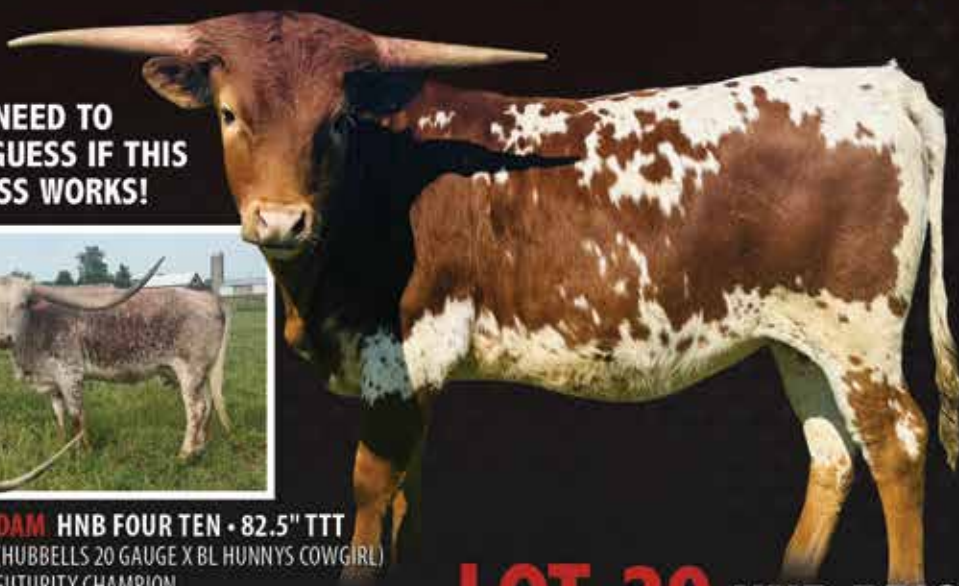

LOT 29 HNB PRISSY

DOB: 5/18/2025 • ELVIS LM X HNB FOUR TEN