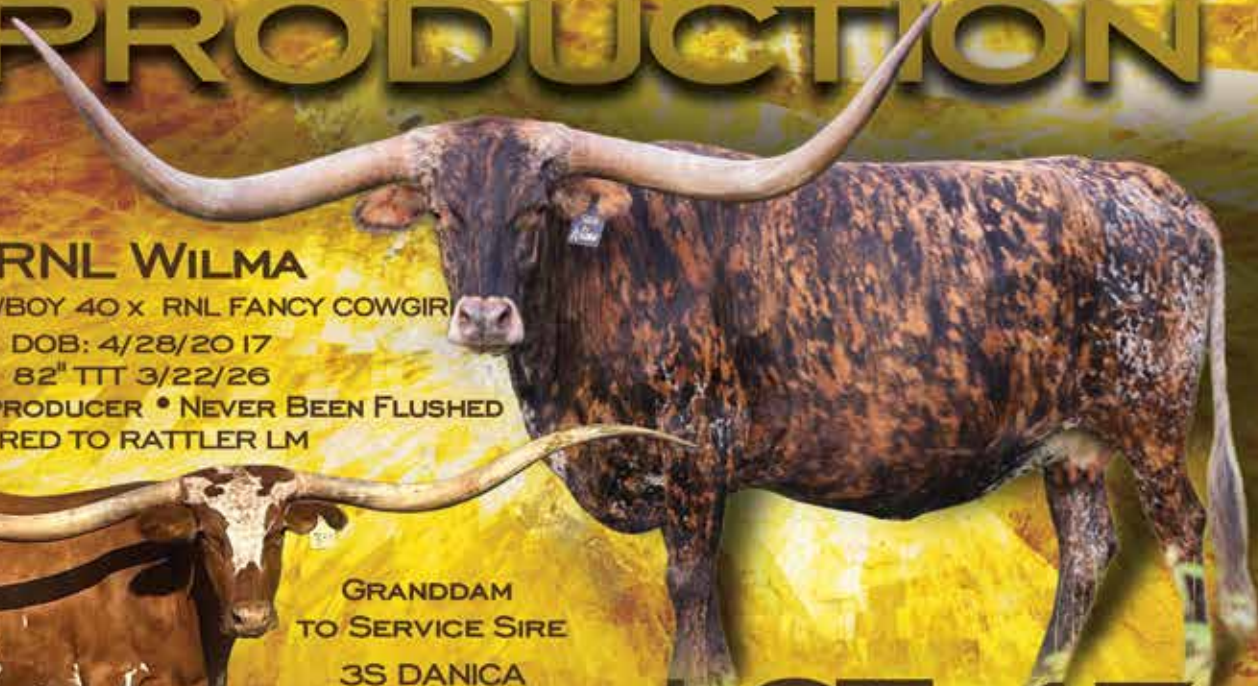

GRANDDAM
TO SERVICE SIRE

3S DANICA
RM CHECKERED FLAG x
3S TOUCHDOWN TARI
117.875" TTT 6/1/26

LOT 47