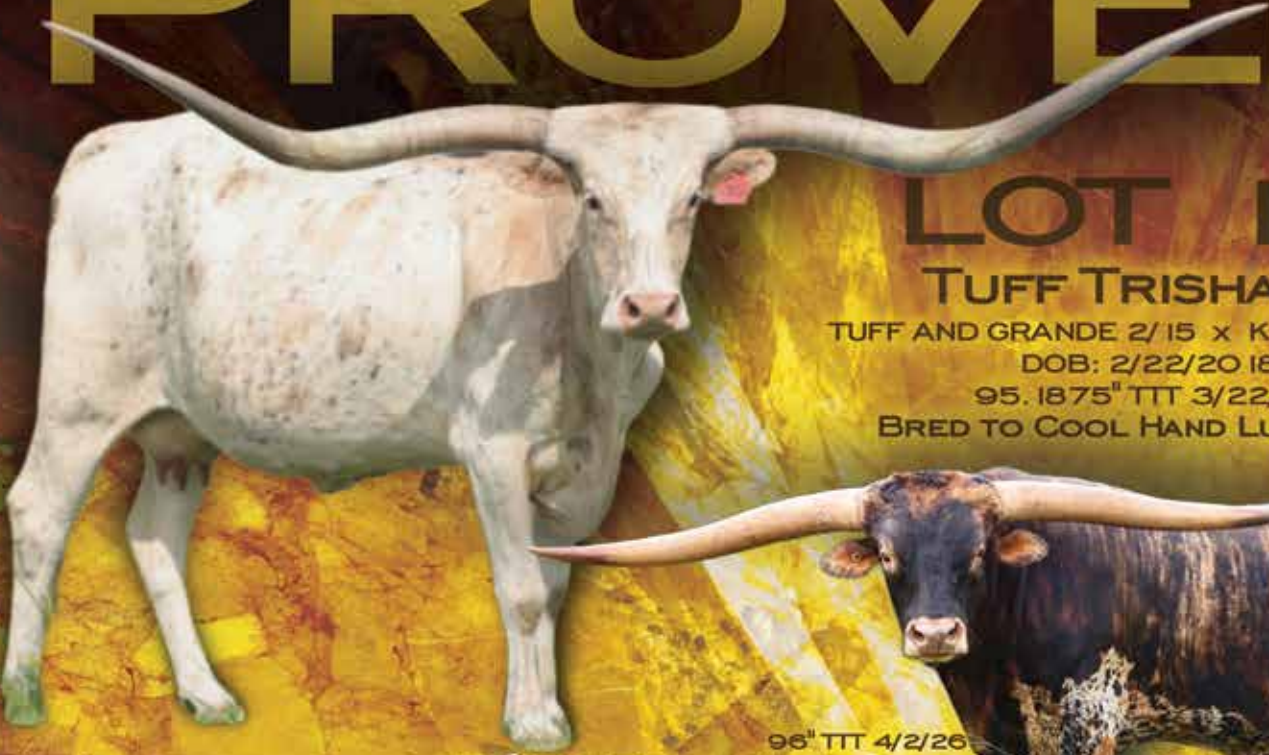

Members of the ITLA, TLBAA & Partners of the Millennium Futurity

www.lonesomepinesranch.com

PROVEN

LOT 15
TUFF TRISHA FL

TUFF AND GRANDE 2/15 x K.C. BEATRICE
DOB: 2/22/20 18
95.1875" TTT 3/22/26
BRED TO COOL HAND LUKE CHEX